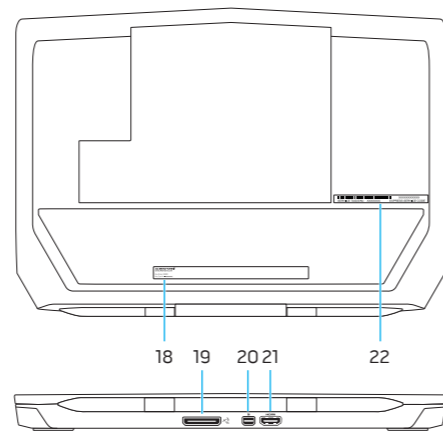

# Features

Fitur | Компоненты | الميزات

1. Right microphone
2. Camera-status light
3. Camera
4. Left microphone
5. Caps-lock status light
6. Wireless-status light
7. Hard-drive activity light
8. Power-adaptor port
9. Security-cable slot
10. USB 3.0 port with PowerShare
11. Microphone port
12. Headset port
13. Touchpad
14. Backlit keyboard
15. USB 3.0 ports (2)
16. Network port
17. Power button
18. Regulatory label
19. External Graphics Port
20. Mini DisplayPort
21. HDMI port
22. Service Tag label